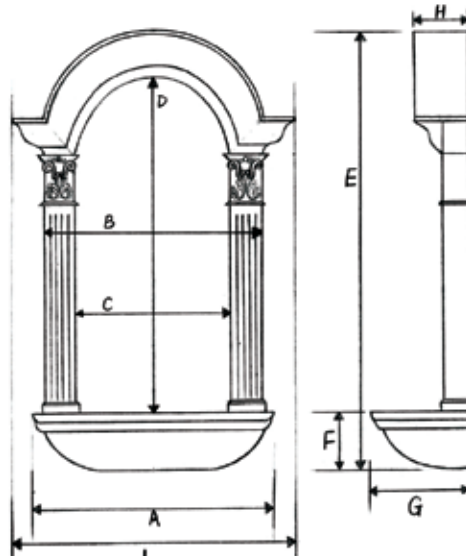

A=16.5" B=7.4"
C=27.3" D=10.3"
E=3.25" F=21.25"
H=3.75"

K6009/K6008

Sold as a set.
38" x 18" x 9"

K6009 K6008

A=17.9"
B=5.5"
C=37.8"
D=12.7"
E=8"
F=27.8"

G=13.8"
H=2.7"
I=6.8"

K6002/K6006

Sold as a set.
47.5" x 27.3" x 10.75"

K6002 K6006

A=23.4"
B=7.41"
C=43"
D=17.5"
E=6"
F=38.6"

G=27.6"
H=3.7"
I=5.3"

K6002/K6003

Sold as a set.

51.5" x 26.25" x 14.8"

K6002 K6003

A=23.4"
B=7.4"
C=43"
D=17.5"
E=6"
F=38.6"

G=26.3"
H=8.1"
I=9.1"

Surface Mounted Niches

EH-07 / EH-07HW

A: 15.5" E: 31.5"
 B: 15.0" F: 7.2"
 C: 9.1" G: 7.4"
 D: 20.6" H: 2.3"

EH-08 / EH-08HW

A: 19.6" E: 37.6"
 B: 18.2" F: 3.2"
 C: 13.6" G: 8.0"
 D: 32.7" H: 7.8"

EH-09

A: 23.6" E: 42.2"
 B: 21.3" F: 6.6"
 C: 15.0" G: 9.0"
 D: 32.8" H: 5.2"
 I: 27.5"

K6010 / K6011
 Sold as a set. Flush mount.
 40"H x 23.5"W x 6"D