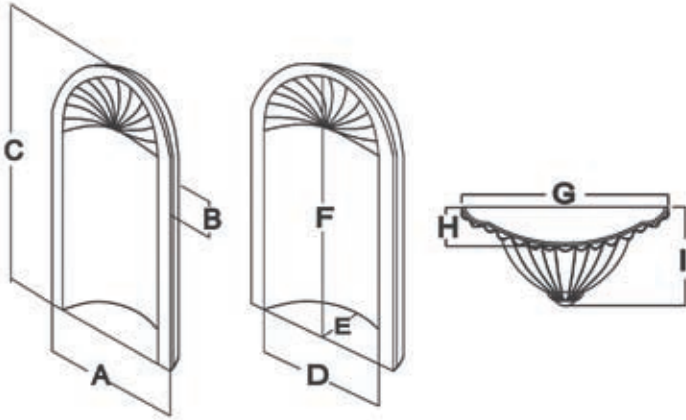

Niches

K6004/K6005

Sold as a set.
76" x 43" x 20.25"

K6004 K6005

A=34"
B=2.2"
C=68"
D=26.5"
E=11"
F=44.2"

G=43"
H=8"
I=8"

K6001

27.3" x 16.5" x 7.5"

A=16.5" B=7.4"
C=27.3" D=10.3"
E=3.25" F=21.25"
H=3.75"

K6009/K6008

Sold as a set.
38" x 18" x 9"

K6009 K6008

A=17.9"
B=5.5"
C=37.8"
D=12.7"
E=8"
F=27.8"

G=13.8"
H=2.7"
I=6.8"

K6002/K6006

Sold as a set.
47.5" x 27.3" x 10.75"

K6002 K6006

A=23.4"
B=7.41"
C=43"
D=17.5"
E=6"
F=38.6"

G=27.6"
H=3.7"
I=5.3"

K6002/K6003

Sold as a set.

51.5" x 26.25" x 14.8"

K6002 K6003

A=23.4"
B=7.4"
C=43"
D=17.5"
E=6"
F=38.6"

EH-09

A: 23.6" E: 42.2"
 B: 21.3" F: 6.6"
 C: 15.0" G: 9.0"
 D: 32.8" H: 5.2"
 I: 27.5"

K6010 / K6011
 Sold as a set. Flush mount.
 40"H x 23.5"W x 6"D